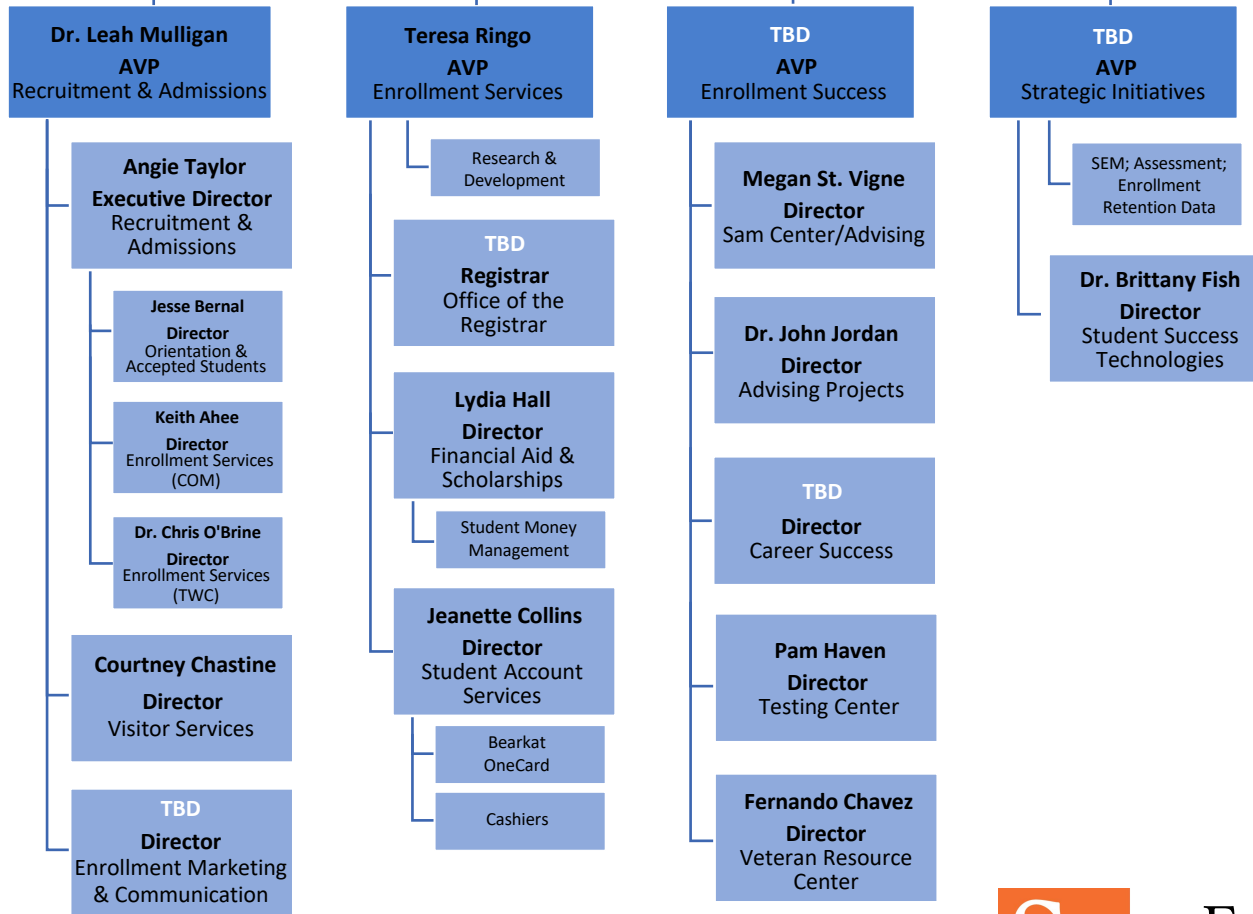

Dr. Heather Thielemann
Senior VP for Strategic Enrollment and Innovation

Clint Lockwood
Director of Operations

Dr. Ann Theodori
VP for Enrollment Success

Enrollment Success
Sam Houston State University

effective 9/1/2021