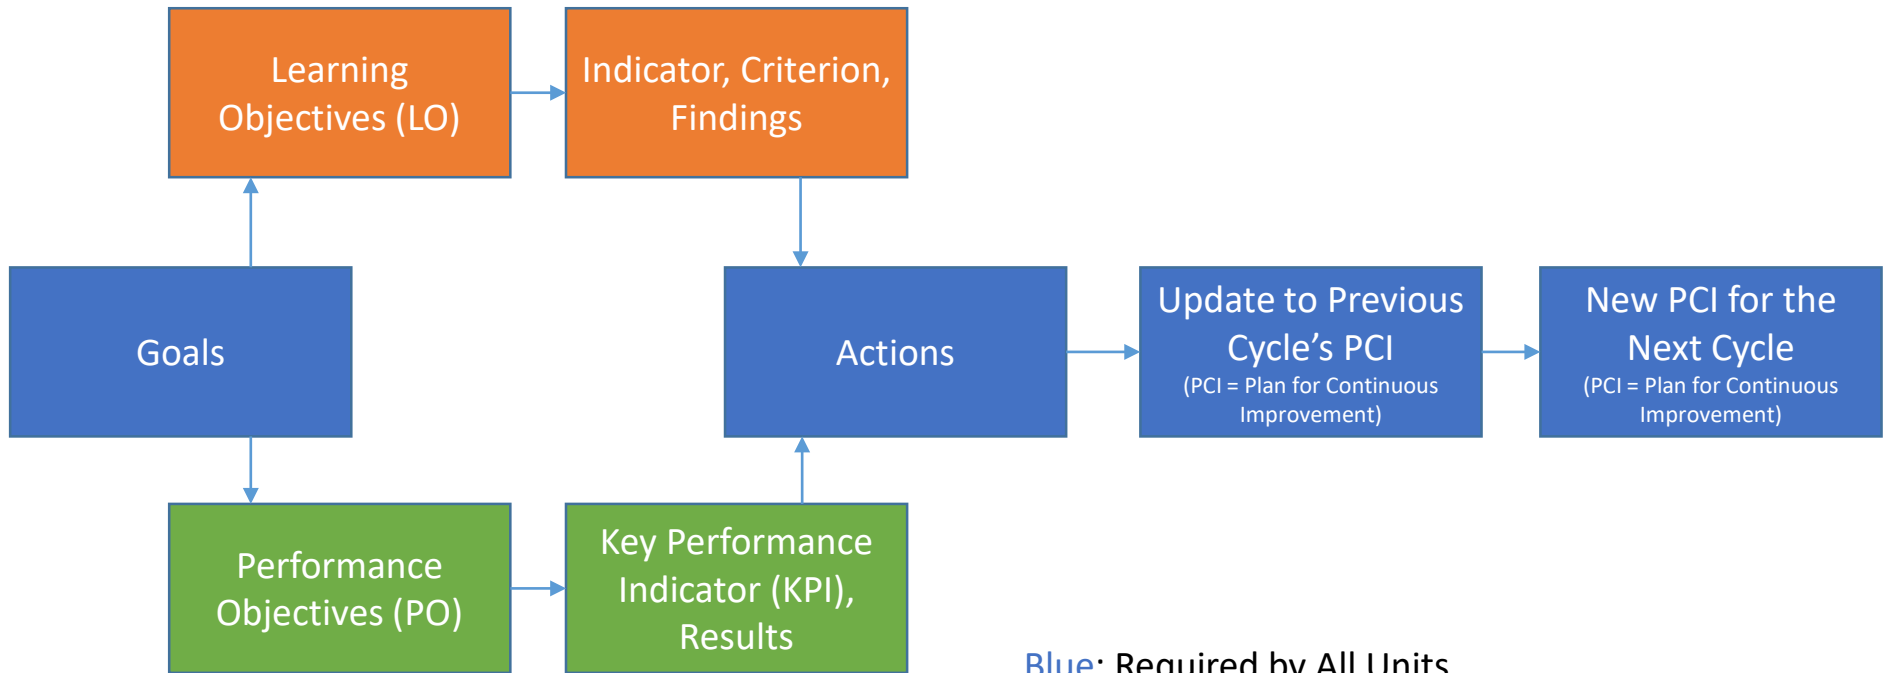

Assessment Plan Elements

Blue: Required by All Units

Orange: Required by Degree Programs, and Optional for Academic Support, Student Support, and Administrative Support Units

Green: Required by Academic Support, Student Support, and Administrative Support Units, and Optional for Degree Programs