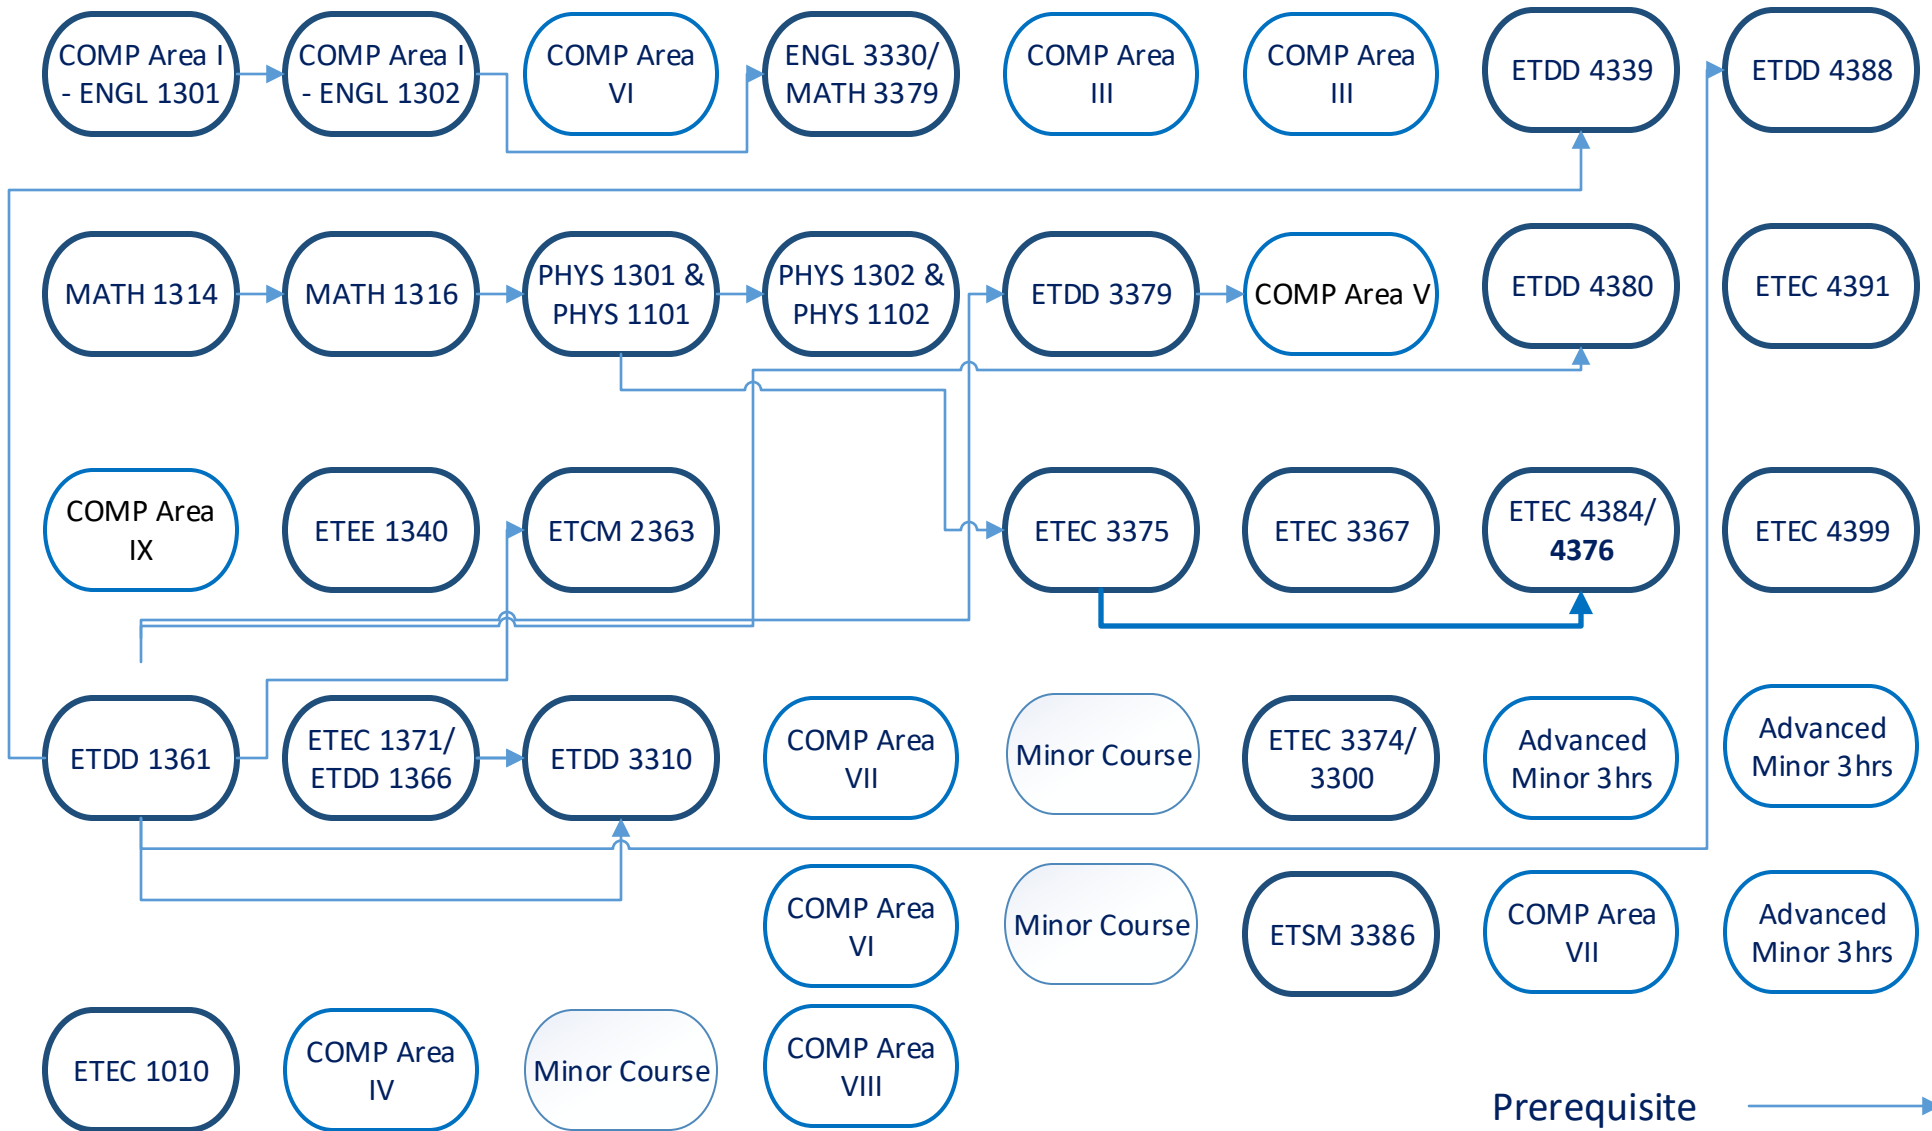

Engineering Design Technology (ETDD)

Freshman

Sophomore

Junior

Senior

NOTES:

- ✓ Total hours needed for degree: 123
- ✓ MATH 1316 will satisfy the core math requirement.
- ✓ ETEC 3375 is a prerequisite for ETEC 4376

Prerequisite

Major Class