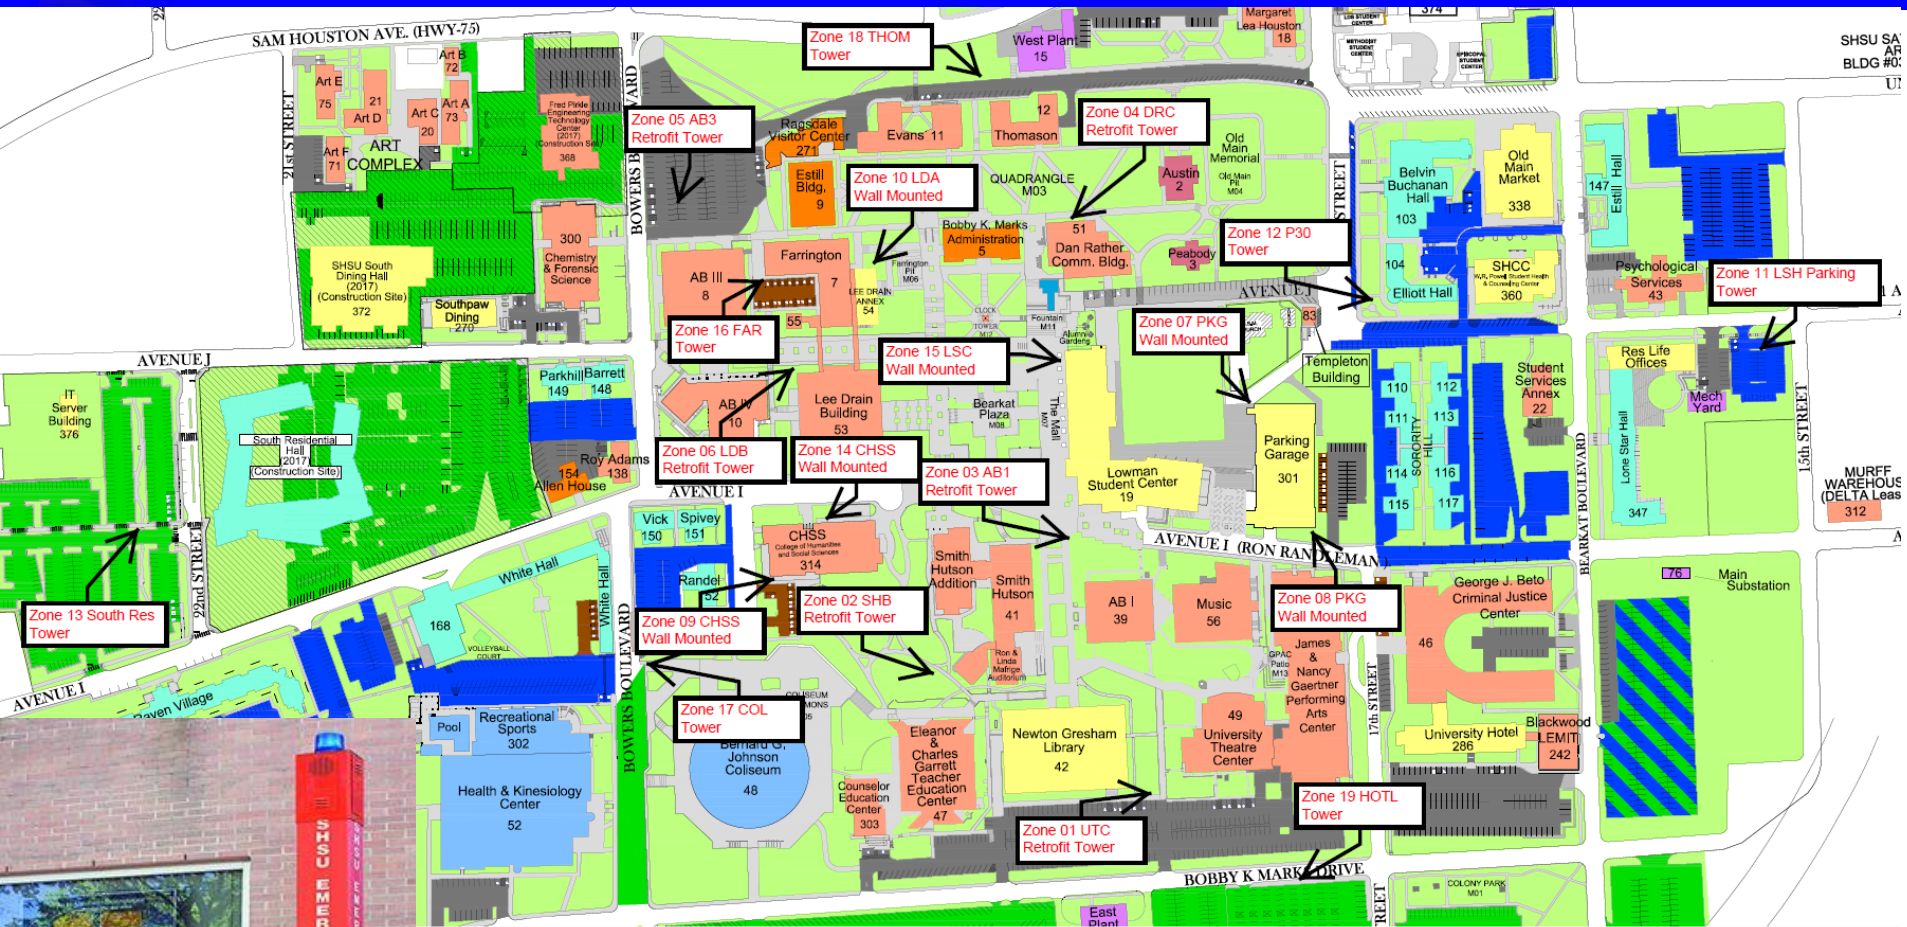

# Emergency Phone Towers

## Emergency Towers:

- Broadcast loud speaker announcements
- Siren system for warning
- Call button will place an emergency call to UPD identifying location

- MOBILITY PERMIT PARKING
- REMOTE PERMIT PARKING
- RESIDENT PERMIT PARKING
- COMMUTER PERMIT PARKING
- FACULTY-STAFF PERMIT PARKING
- ACADEMIC
- ADMINISTRATION
- ATHLETICS
- HISTORICAL AND MUSEUM
- HOUSING
- FACILITIES MANAGEMENT
- REC SPORTS
- STUDENT SERVICES