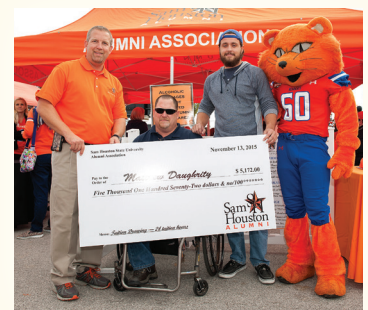

Alumni Tuition Raffle in 10th Year

Matthew Daugherty from Dickinson Texas will not have to worry about paying for classes at Sam Houston State University next year. That is because Daugherty was selected during the tenth annual SHSU Tuition Scholarship drawing on November 13.

The Alumni Association has awarded more than $180,000 in awards and scholarships to individual students as a result of the tuition drawing during the program's history.

This year's award of 24-hours of undergraduate in-state tuition has an approximate value of $5172. The SHSU Alumni Association will award net proceeds from the tuition drawing in $1000

increments to eligible students for the following fall. Students interested in applying for alumni scholarships should complete the scholarship 4Kats application by February 1, 2016, to be considered. Criteria for alumni scholarships can be found on the alumni website at alumni.shsu.edu. For more information on the tuition drawing or alumni scholarships, contact the Office of Alumni Relations at 800.283.7478