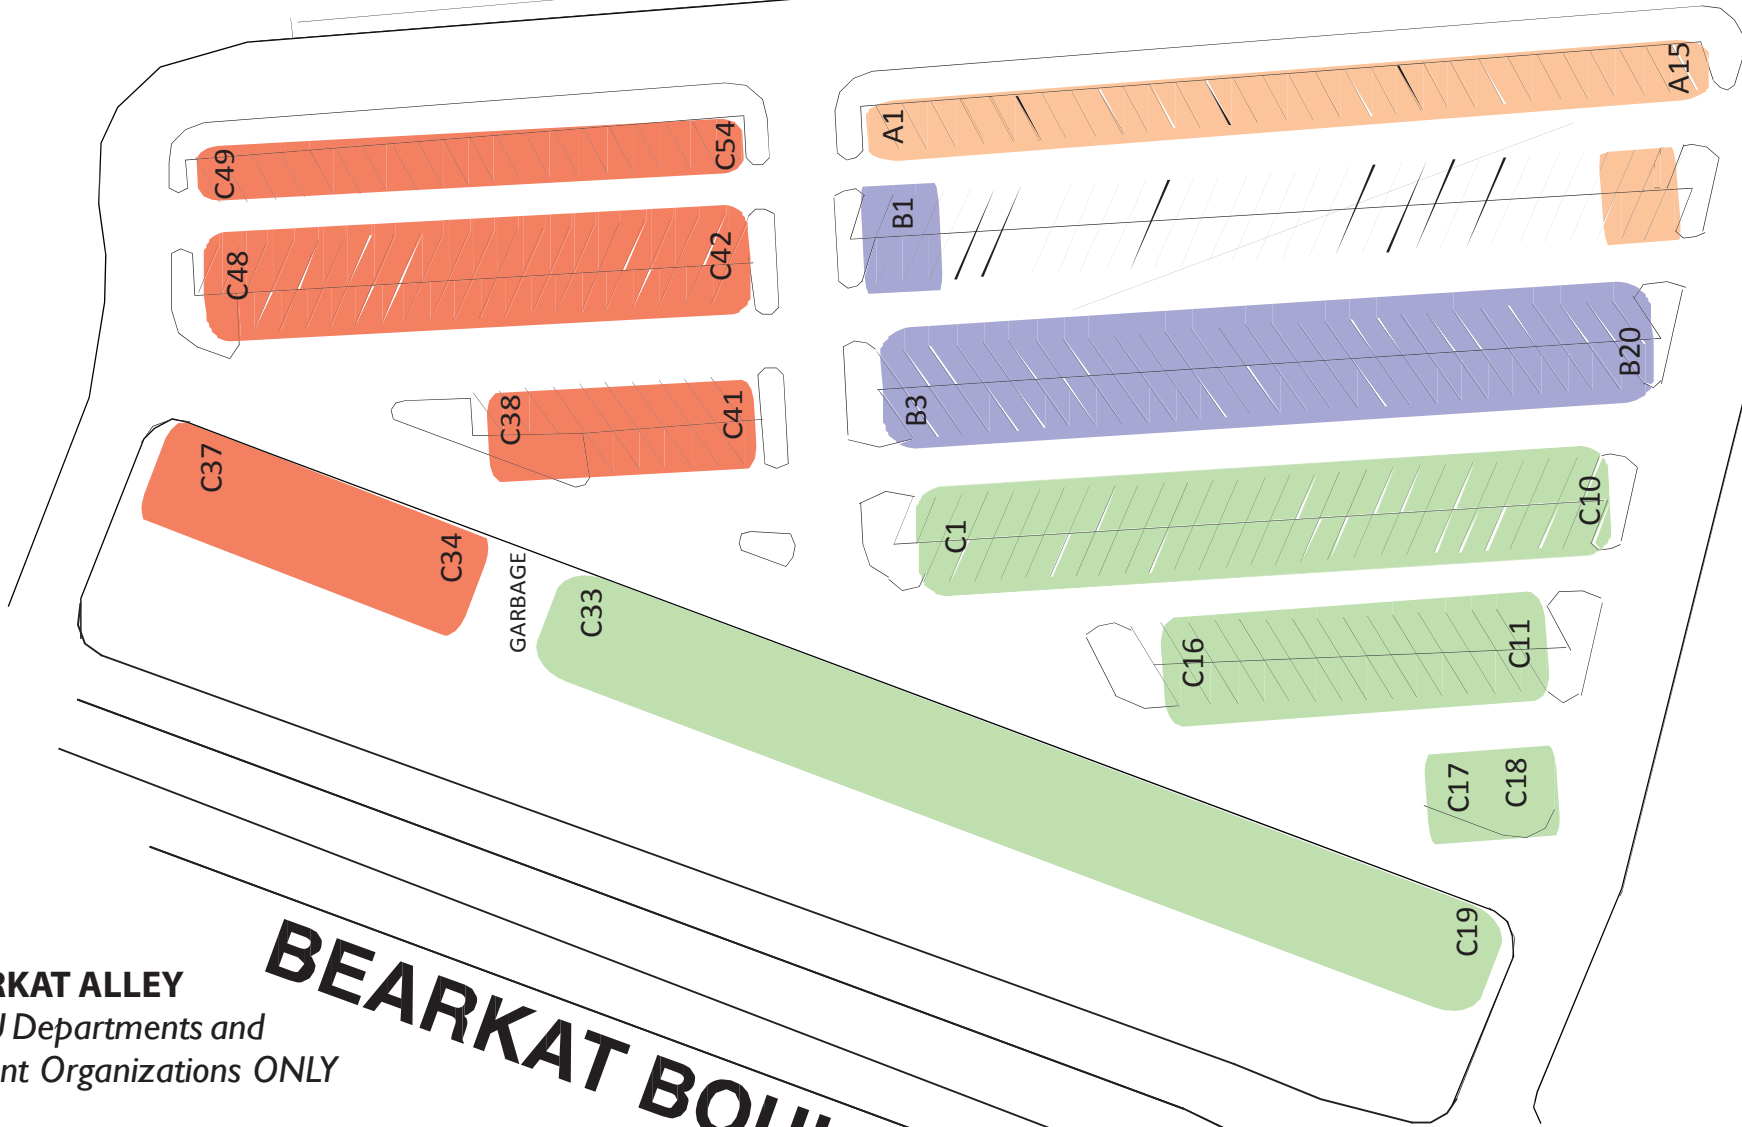

BOWERS  
STADIUM  
NORTH  
ENTRANCE

**BEARKAT ALLEY**  
SHSU Departments and  
Student Organizations ONLY

**ORANGE** - \$225 (entire season)

**BLUE** - \$175 (entire season)

**GREEN** - \$150 (entire season)

**RED** - SHSU Department of Athletics

**BEARKAT BOULEVARD**

**Bowers Stadium North  
Parking Lot - Home Game Map**

~ Visitor area located in West lots ~