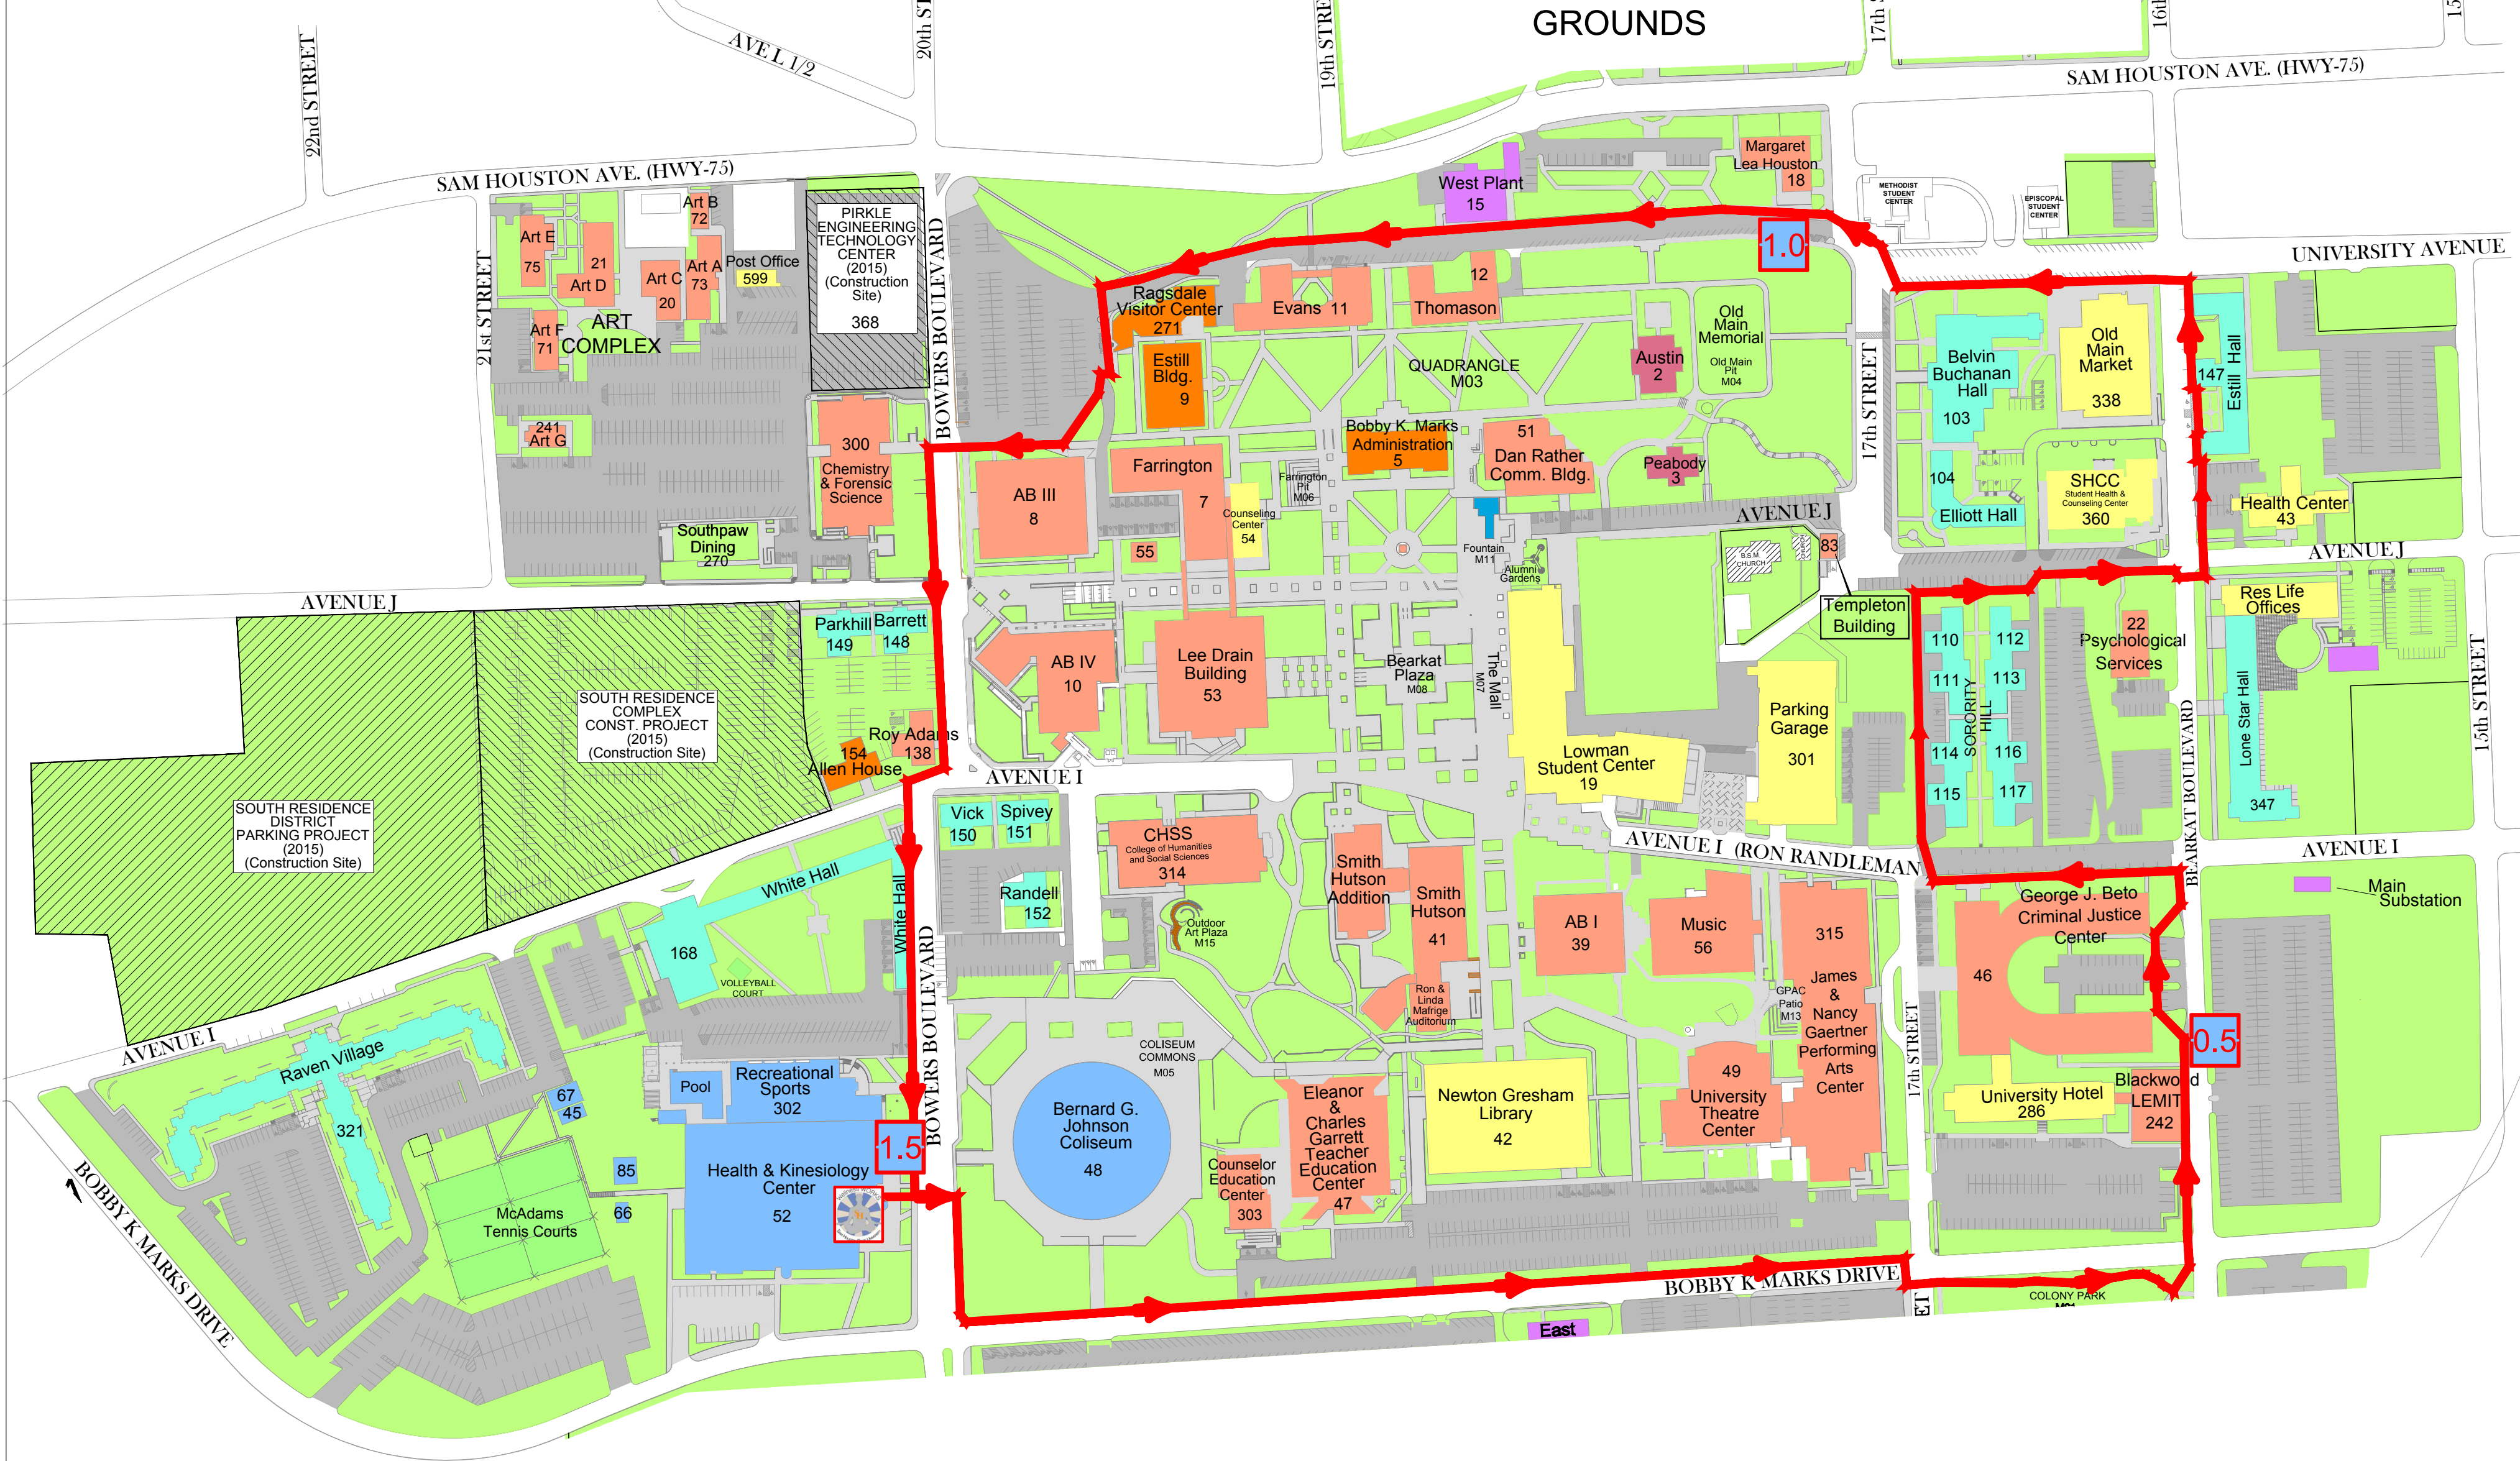

SAM HOUSTON MEMORIAL MUSEUM GROUNDS

- Starting Point
- 0.5 Mile Point
- 1.0 Mile Point
- 1.5 Mile Point

Sam Houston State University

A Member Of The Texas State University System

CENTRAL CAMPUS RECREATIONAL SPORTS OUTDOOR WALKING COURSE